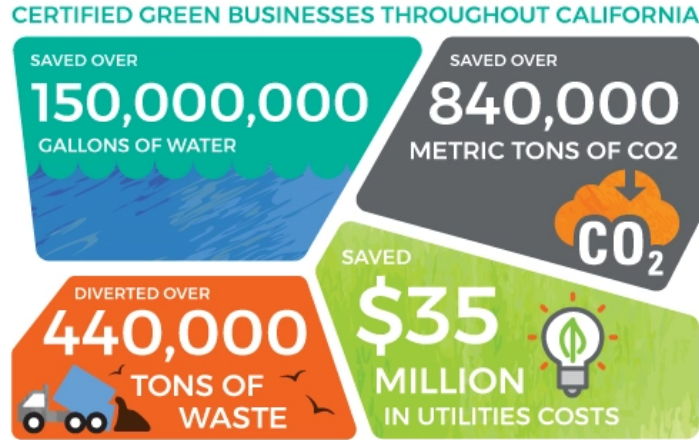

Sutro Biopharma is part of the statewide California Green Business Network, the only program of its kind, with participation from over 4000 businesses through California and direct support from the State legislature.

Since GBC Recognition on 04/04/23, Sutro Biopharma Saved a total of :

GREENHOUSE GAS EMISSIONS SAVED

	52,864 lbs of CO₂ Total $ Savings $90	=	That's the equivalent of planting 81 acres of urban trees	

ELECTRICITY SAVED

	77,567 kWh Total $ Savings $7,859	=	That's the equivalent of powering 6 houses for an entire year	

WATER SAVED

	175,355 gallons of water Total $ Savings $552	=	That's the equivalent of 4,174 bathtubs of fresh drinking water	

FUEL SAVED

	77,567 kWh Total $ Savings $7,859	=	That's the equivalent of powering 6 houses for an entire year	

THERMS SAVED

	326 therms of natural gas per year Total $ Savings $304	=	That's the equivalent of heating 8 homes for an entire year	

SOLID WASTE DIVERTED

	19,787 lbs of waste total $ savings of $1,329	=	That's the equivalent of -1 garbage trucks worth of diverted waste